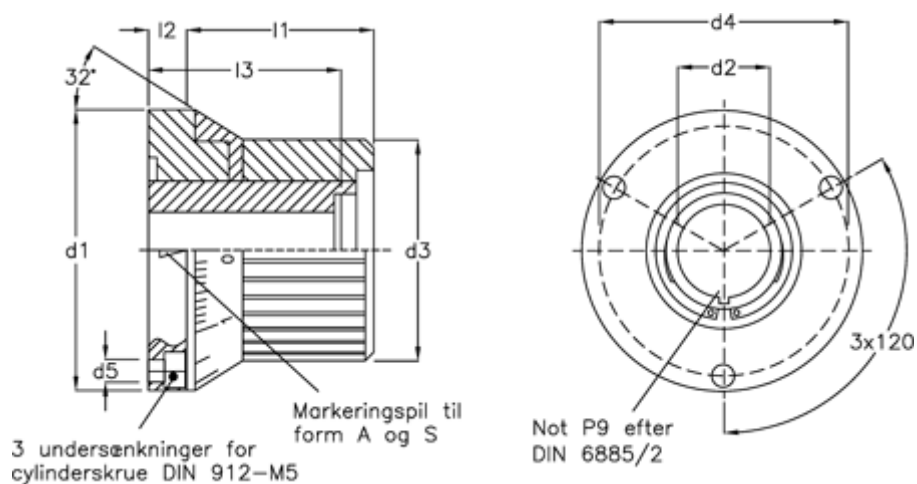

Article number: 20942251

Description: E+G Locking control
GN 700-66-K12-S

Measures

$d1 = 66$
 $d2 = K12$
 $d3 = 52$
 $d4 = 55$
 $d5 = 5.5$
 $l1 = 44$
 $l2 = 9$
 $l3 = 40$